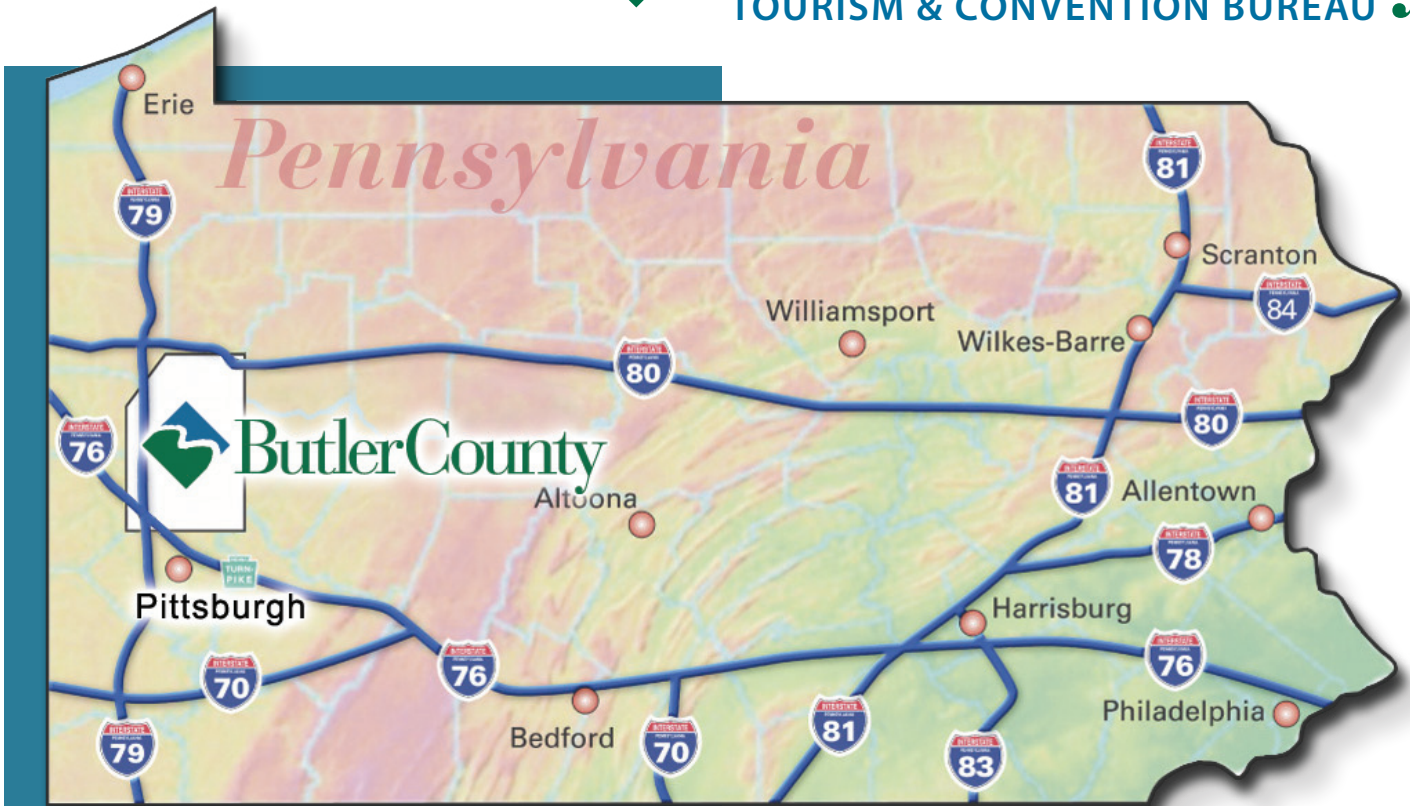

Butler County

TOURISM & CONVENTION BUREAU

Mileage Chart

| | |
|-------------------|-----------|
| Baltimore..... | 270 miles |
| Buffalo | 190 miles |
| Cincinnati | 320 miles |
| Cleveland | 130 miles |
| Columbus..... | 210 miles |
| Detroit..... | 285 miles |
| Erie..... | 100 miles |
| Harrisburg | 225 miles |
| New York..... | 380 miles |
| Philadelphia..... | 325 miles |
| Pittsburgh | 25 miles |
| Richmond..... | 360 miles |
| Toronto | 290 miles |
| Washington | 265 miles |
| Wheeling | 80 miles |
| Youngstown..... | 45 miles |

Location, Location, Location!

Our location provides easy access to the Pittsburgh International Airport, Butler County Airport, the Pennsylvania Turnpike, Interstates 79 and 80 and State Routes 8, 19 and 422. With excellent accommodations, dining options and plenty of free parking at our venues, what are you waiting for?

Butler Tourism & Convention Bureau

310 East Grandview Avenue
Zelienople, PA 16063
866-856-8444
www.VisitButlerCounty.com